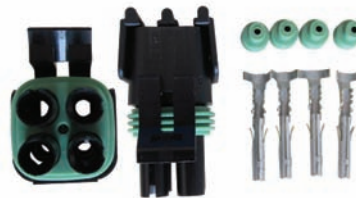

AC - C1F

TYPE : CUMMINS
1 WAY FEMALE

AKEL®

connectors

AC - C2M

TYPE : CUMMINS
2 WAY MALE

AC - C2F

TYPE : CUMMINS
2 WAY FEMALE

AC - C3M

TYPE : CUMMINS
3 WAY MALE

AC - C3F

TYPE : CUMMINS
3 WAY FEMALE

AC - C4M

TYPE : CUMMINS
4 WAY MALE

AC - C4F

TYPE : CUMMINS
4 WAY FEMALE

AC - C6M

TYPE : CUMMINS
6 WAY MALE

AC - C6F

TYPE : CUMMINS
6 WAY FEMALE

AC - D2M

TYPE : CAT-JCB
2 WAY MALE

AC - D2F

TYPE : CAT-JCB
2 WAY FEMALE

AC - D3M

TYPE : KOMATSU
3 WAY MALE

AC - D3F

TYPE : KOMATSU
3 WAY FEMALE

AKEL®

connectors

AC - D4M

TYPE : CAT-JCB
4 WAY MALE