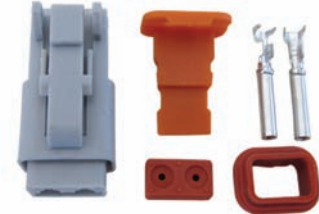

AC - C6M

TYPE : CUMMINS
6 WAY MALE

AC - C6F

TYPE : CUMMINS
6 WAY FEMALE

AC - D2M

TYPE : CAT-JCB
2 WAY MALE

AC - D2F

TYPE : CAT-JCB
2 WAY FEMALE

AC - D3M

TYPE : KOMATSU
3 WAY MALE

AC - D3F

TYPE : KOMATSU
3 WAY FEMALE

AKEL®

connectors

AC - D4M

TYPE : CAT-JCB
4 WAY MALE