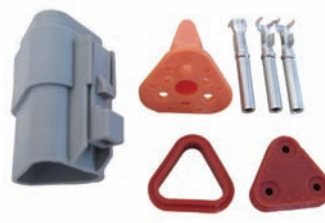

AC - C3M

TYPE : CUMMINS
3 WAY MALE

AC - C3F

TYPE : CUMMINS
3 WAY FEMALE

AC - C4M

TYPE : CUMMINS
4 WAY MALE

AC - C4F

TYPE : CUMMINS
4 WAY FEMALE

AC - C6M

TYPE : CUMMINS
6 WAY MALE

AC - C6F

TYPE : CUMMINS
6 WAY FEMALE

AC - D2M

TYPE : CAT-JCB
2 WAY MALE

AC - D2F

TYPE : CAT-JCB
2 WAY FEMALE

AC - D3M

TYPE : KOMATSU
3 WAY MALE

AC - D3F

TYPE : KOMATSU
3 WAY FEMALE

AKEL®

connectors

AC - D4M

TYPE : CAT-JCB
4 WAY MALE